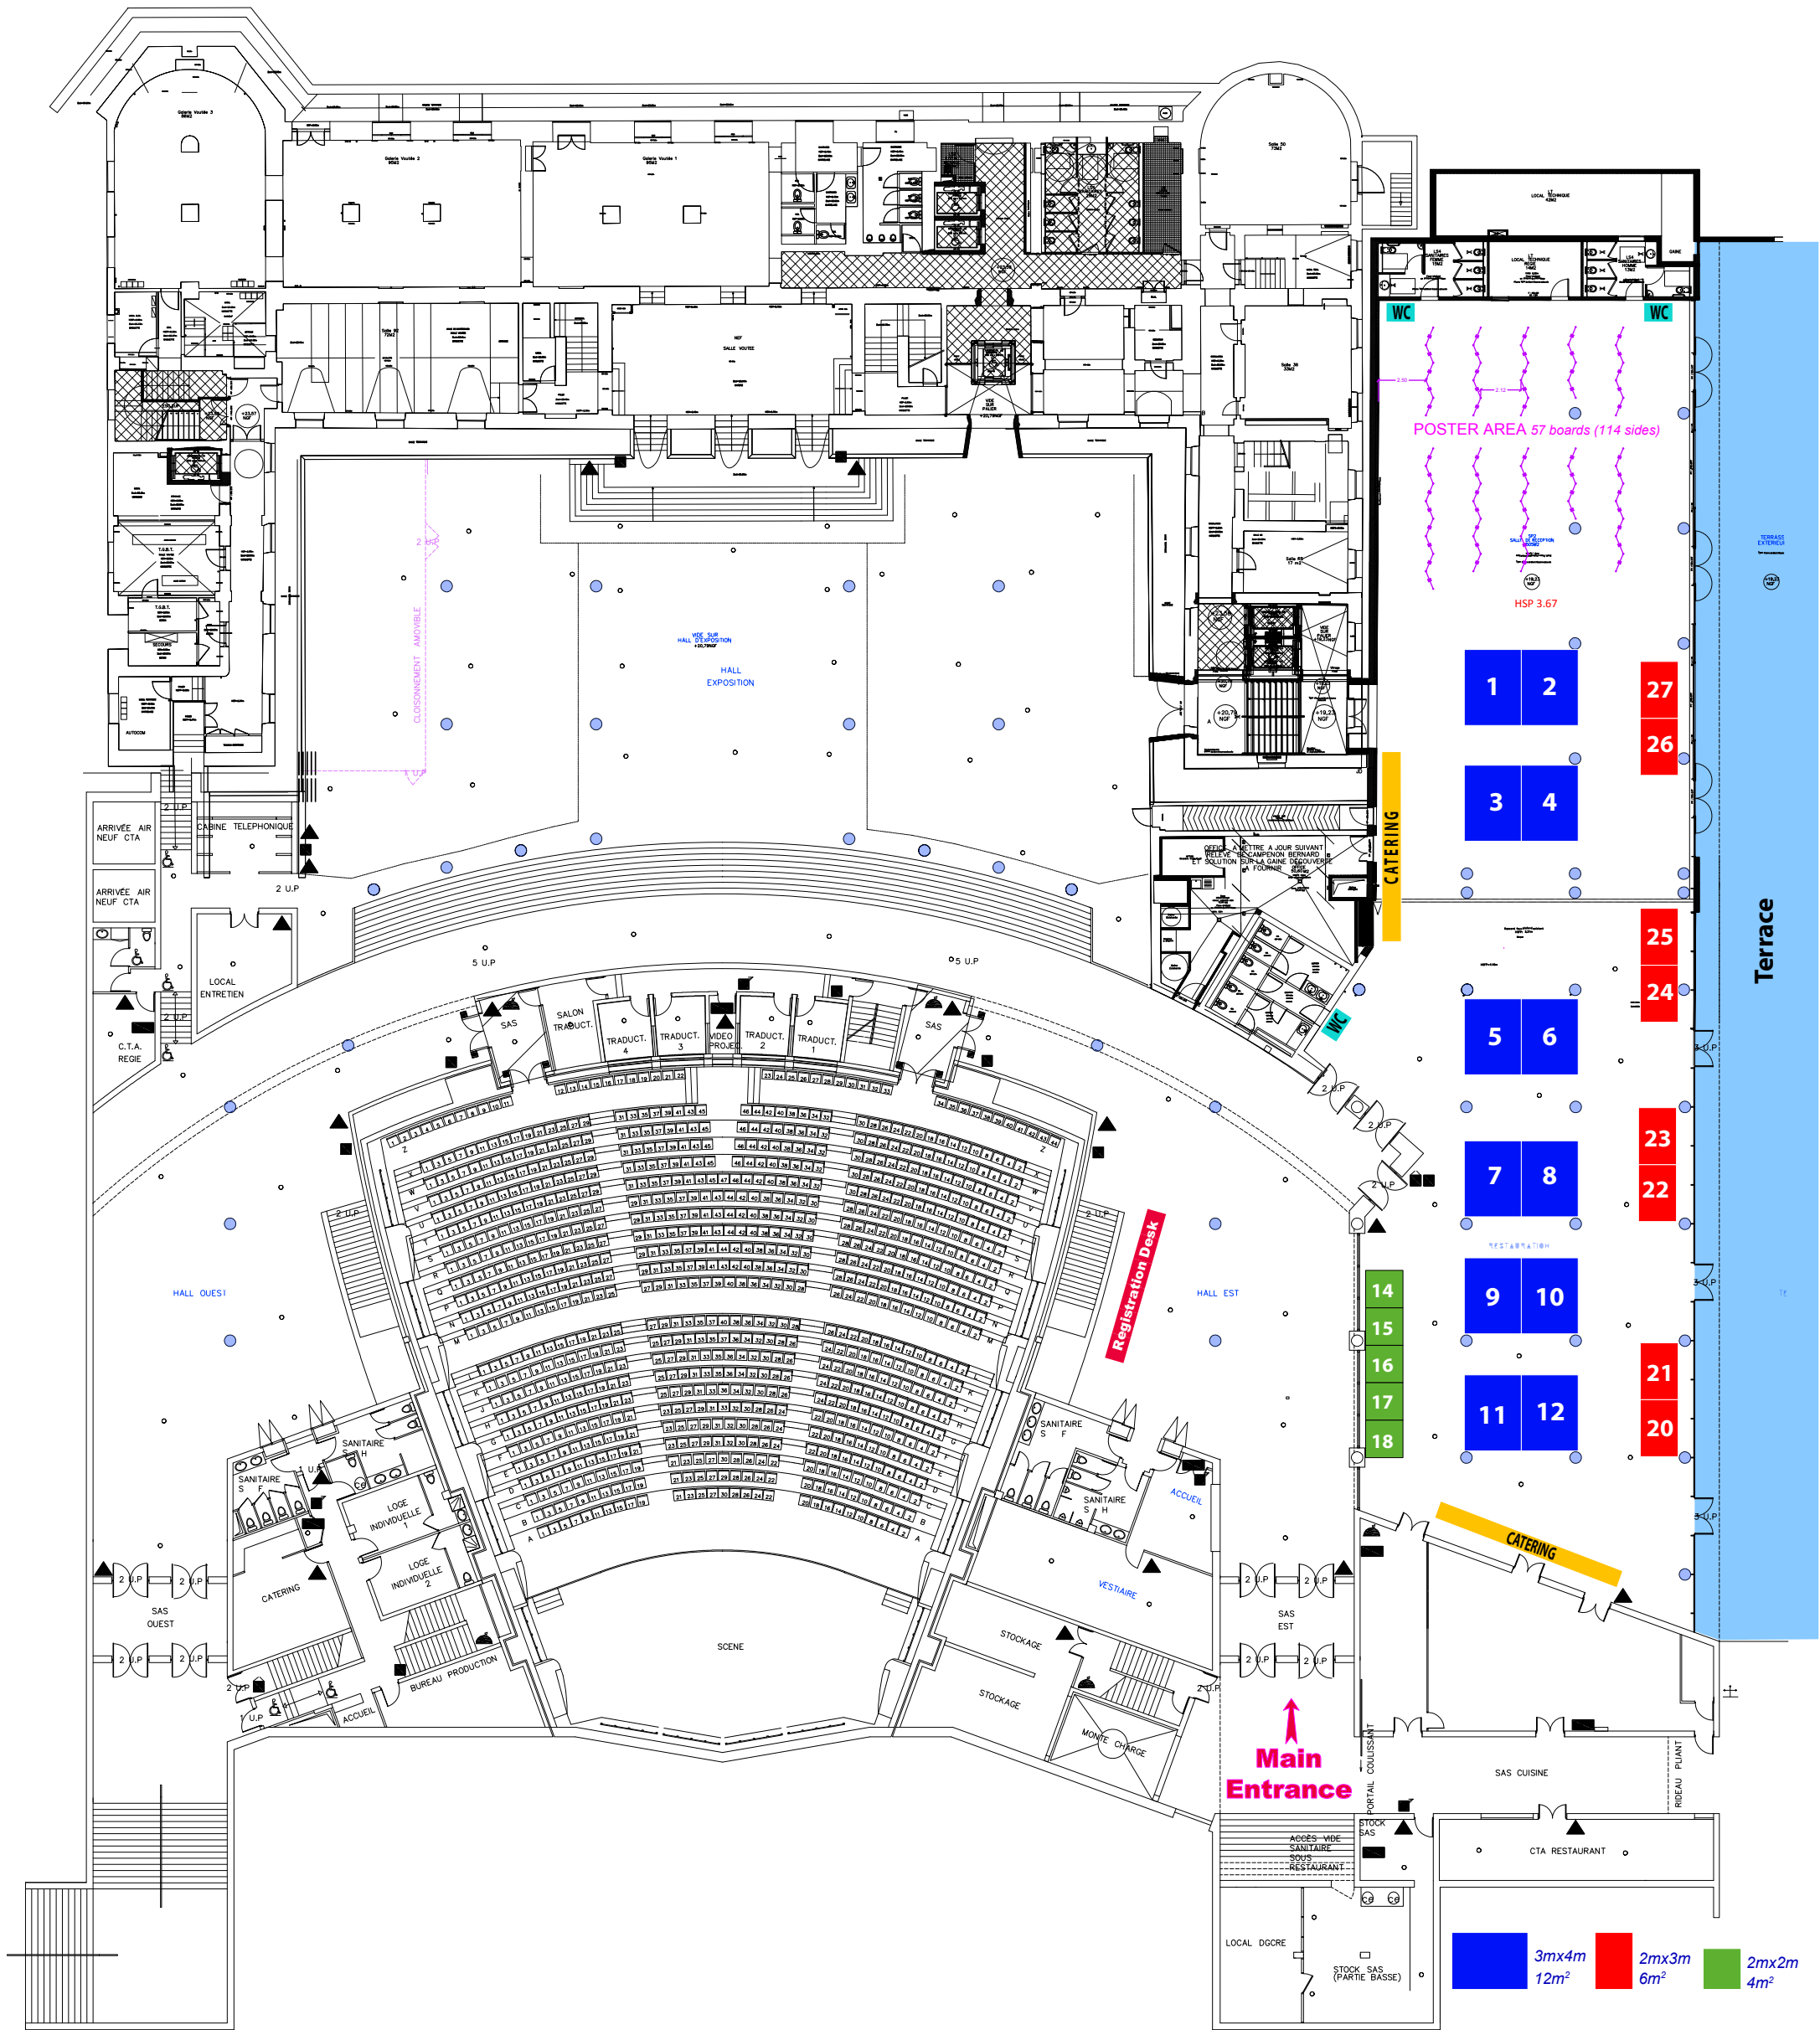

PALAIS DU PHARO EXHIBITION PLAN

3m x 4m 12m²
2m x 3m 6m²
2m x 2m 4m²